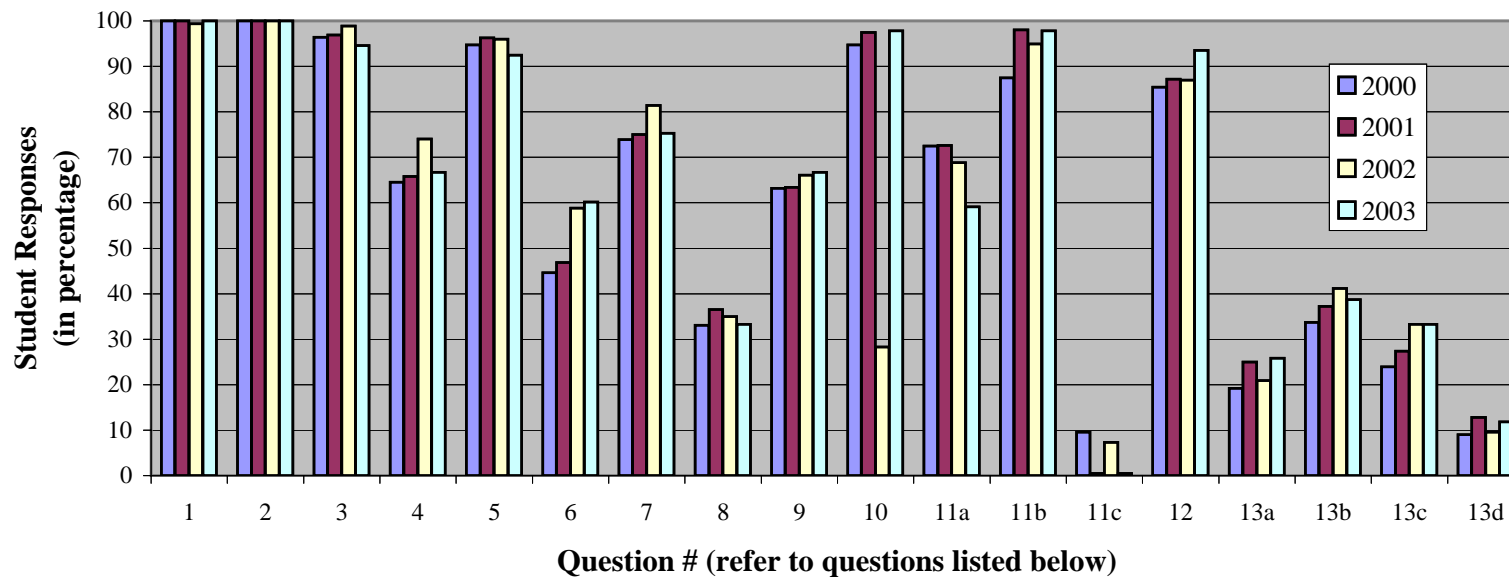

Computer Literacy Survey Results 2000-2003
(Survey Began in 1991)

Questions from Computer Literacy Survey (these questions are common questions asked on the survey since 1991)

- | | | | |
|---|--|-----|--|
| 1 | Written a paper more than 5 pages using word processing program | 10 | Used a spreadsheet program |
| 2 | Used e-mail | 11a | Used a Macintosh computer |
| 3 | Place a game on a PC | 11b | Used a PC |
| 4 | As a college student, used a computer-assisted instruction program | 11c | Used a mainframe computer |
| 5 | Performed your own computer literature search | 12 | Do you own a computer? |
| 6 | Organized info using a database | 13a | Have you had classes in computer hardware? |
| 7 | Used a statistical program to analyze research data | 13b | Have you had classes in computer software? |
| 8 | Written a computer program | 13c | Have you had classes in computer programming? |
| 9 | Worked in a lab where some experiments were computer-controlled | 13d | Have you had classes in systems analysis and design? |

Computer Literacy Survey Results for 2002-2003

Many of the Computer Literacy Survey questions date back to when the students started taking the survey in 1991. However, CBIL updates the survey yearly; therefore, the results below depict the student responses for more up-to-date issues.